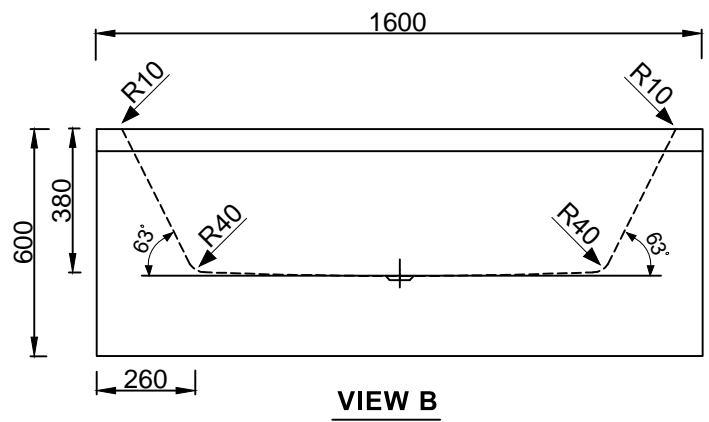

CLEO-1600

A

UNLESS OTHERWISE SPECIFIED  
 UNITS = MM  
 X ± 0.50  
 X.X ± 0.25  
 X.XX ± 0.10  
 ANGLES ± 1.0°

TITLE  
 STANDALONE BATHTUB - CLEO-1600

APPROVED BY HTAY	DATE	SIZE A4	MATERIAL ACRYLIC WITH FIBREGLASS REINFORCEMENT	REV A
CHKD/APPD BY LEO	DATE	SCALE 1:200	WEIGHT	DRAWING NUMBER P/CLEO/1600/01
DRAWN BY HUIRONG	DATE 2012.09.18			