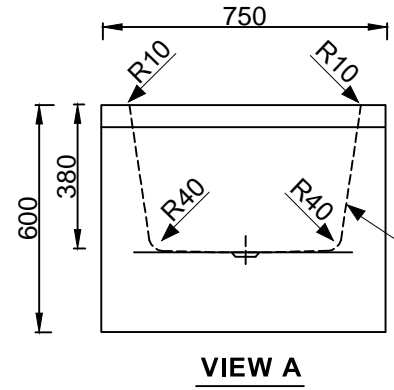

CLEO-1600

A

UNLESS OTHERWISE SPECIFIED  
 UNITS = MM  
 X ± 0.50  
 X.X ± 0.25  
 X.XX ± 0.10  
 ANGLES ± 1.0°

TITLE  
 STANDALONE BATHTUB - CLEO-1600

APPROVED BY HTAY	DATE	SIZE A4	MATERIAL ACRYLIC WITH FIBREGLASS REINFORCEMENT	REV A
CHKD/APPD BY LEO	DATE	SCALE 1:200	WEIGHT	DRAWING NUMBER P/CLEO/1600/01
DRAWN BY HUIRONG	DATE 2012.09.18			