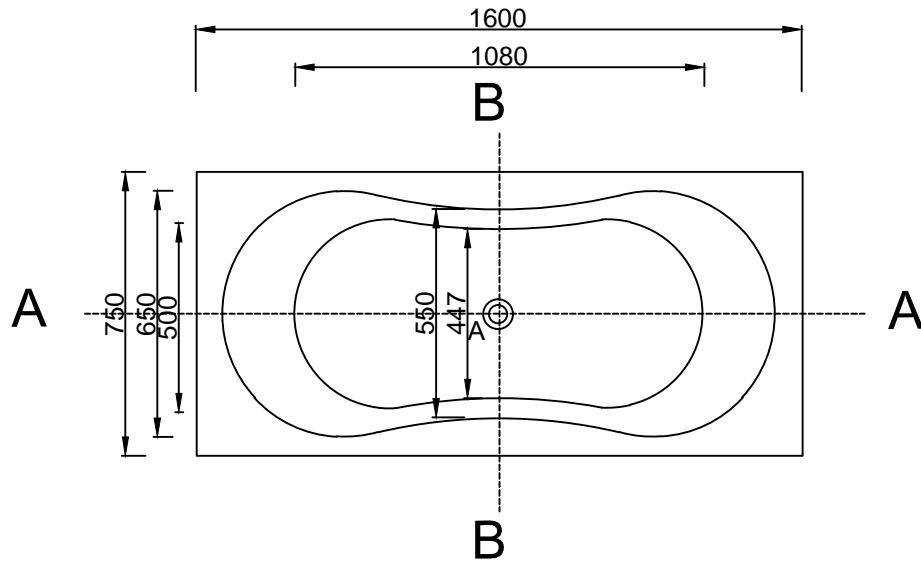

CLEO-1600

A

UNLESS OTHERWISE SPECIFIED  
 UNITS = MM  
 X ± 0.50  
 X.X ± 0.25  
 X.XX ± 0.10  
 ANGLES ± 1.0°

TITLE  
 STANDALONE BATHTUB - CLEO-1600

APPROVED BY HTAY	DATE	SIZE A4	MATERIAL ACRYLIC WITH FIBREGLASS REINFORCEMENT	REV A
CHKD/APPD BY LEO	DATE	SCALE 1:200	WEIGHT	DRAWING NUMBER P/CLEO/1600/01
DRAWN BY HUIRONG	DATE 2012.09.18			