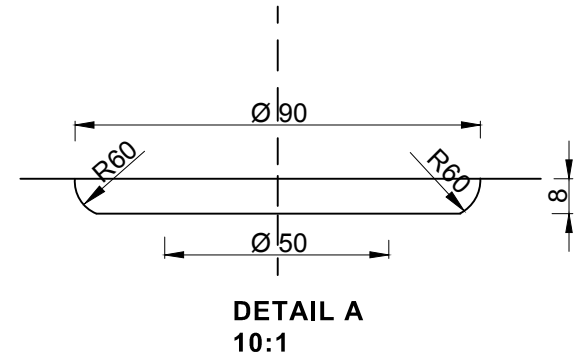

CLEO-1600

A

UNLESS OTHERWISE SPECIFIED  
 UNITS = MM  
 X ± 0.50  
 X.X ± 0.25  
 X.XX ± 0.10  
 ANGLES ± 1.0°

TITLE  
 STANDALONE BATHTUB - CLEO-1600

APPROVED BY HTAY	DATE	SIZE A4	MATERIAL ACRYLIC WITH FIBREGLASS REINFORCEMENT	REV A
CHKD/APPD BY LEO	DATE	SCALE 1:200	WEIGHT	DRAWING NUMBER P/CLEO/1600/01
DRAWN BY HUIRONG	DATE 2012.09.18			